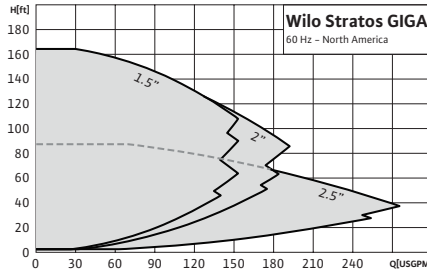

Wilo Stratos GIGA

High Efficiency Inline Circulators

Wilo Stratos GIGA

Accessories	Page
Boiler Room Accessories	54
Flanges	55
Isolation Valves	57

Model Designation:
Stratos GIGA 1.5/3-165

1.5 = Flange Size
3 = Min. Suction Pressure
165 = Max. Head

Application

- Hot water heating systems
- Air conditioning systems
- Closed cooling circuits
- Industrial circulating systems

Technical Data

- Max head 167', max flow 275 USGPM
- 3~ 460V connection
- Fluid temperature range -4°F to 284°F [-20 °C to +140 °C]
- Max. operating pressure 232 psi to 248°F (120 °C), 189 psi to 284°F (140 °C)
- Protection class IP 55, insulation class F